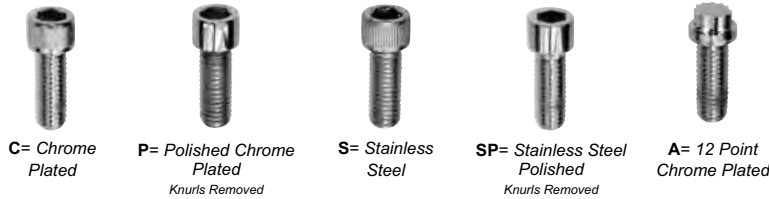

British Side Cover Sets

British Motorcycles

Triumph

	Styles Available	Part #
2013 & Up 1215cc Trophy & Tiger Explorer.....	C P S SP --	12-83-01
2003 & Up 600cc 4 Cylinder - (Side Cover Set).....	C P S SP --	12-82-01
2003 & Up 600cc 4 Cylinder - (Oil Pan Cover).....	C P S SP A	12-82-04
2003 & Up Twin - (Alternator Cover).....	C P S SP --	12-80-06
2003 & Up Twin - (Chain Cover with Back).....	C P S SP --	12-80-07
2003 & Up Twin - (Alternator, Chain & Clutch Covers).....	C P S SP --	12-80-08
2003 & Up Twin - (Clutch Side Cover with Shifter Pinch Bolt).....	C P S SP --	12-80-01
2003 & Up Twin - (Handlebar Switch Boxes & Master Cylinder Cover).....	C P S SP --	12-80-50
1981 & Up 750cc Twin - (Electric Start Timing, Trans, Primary & Oil Check Screws)....	C P S SP --	12-22-01
1969 & Up 650cc & 750cc Twin - (Timing, Transmission & Primary).....	C P S SP --	12-21-01
1963 - 1968 650cc - (Timing, Transmission & Primary).....	C P S SP --	12-40-01
1954 - 1962 650cc T6 - (Timing, Transmission & Primary).....	C P S SP --	12-41-01
1954 - 1962 650cc TA6, T110 & T120 - (Timing, Transmission & Primary).....	C P S SP --	12-42-01
1969 - 1975 750cc Trident T150 - (Includes Clutch Adjustment Cover Right & Left Side Covers).....	C P S SP --	T6932
1975 & Up 750cc Trident T160 - (Includes Clutch Adjustment Cover Right & Left Side Covers).....	C P S SP --	12-62-01
1969 & Up 500cc Twin - (Timing, Transmission & Primary).....	C P S SP --	12-20-01
1963 - 1968 500cc Twin - (Timing, Transmission & Primary).....	C P S SP --	12-43-01
1954 - 1962 500cc Twin - (Timing, Transmission & Primary).....	C P S SP --	12-44-01
Triumph & BSA 500cc Single Cylinder B50 - (Right & Left Side Covers).....	C P S SP --	12-16-01
1969 & Up 250cc Single Cylinder (Right & Left Side Covers).....	C P S SP --	12-12-01
1963 - 1968 250cc Single Cylinder (Right & Left Side Cover).....	C P S SP --	12-45-01
1963 & Earlier 250cc Cub Tiger.....	C P S SP --	12-46-01
Triumph & BSA - (Point Cover Screws with Allen Wrench).....	C P S SP --	12-18-04
Trident - (Point Cover Set with Allen Wrench).....	C P S SP --	12-62-04
1973 & Up 750cc Twins - (Rocker Box Set).....	C P S SP --	12-21-02